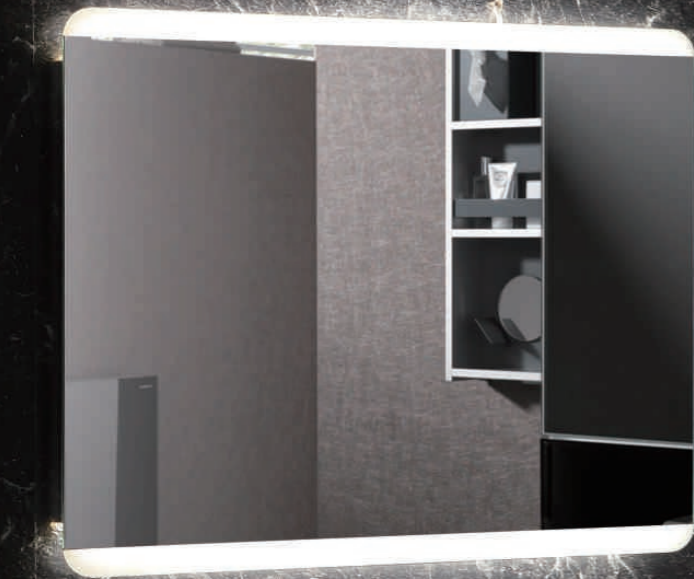

Technical characteristics:

- 100-120V/220-240V 50/60Hz
- Button Switch
- 2835-120(60+60) Adjustable lighting temperature

SABAN ECHO

Size(LxH): 600x800 mm

It is available sizes to choose,
500x700 / 600x800 / 700x1000 / 700x1200

SABAN ALPHA

Size(LxH): 700x1200 mm