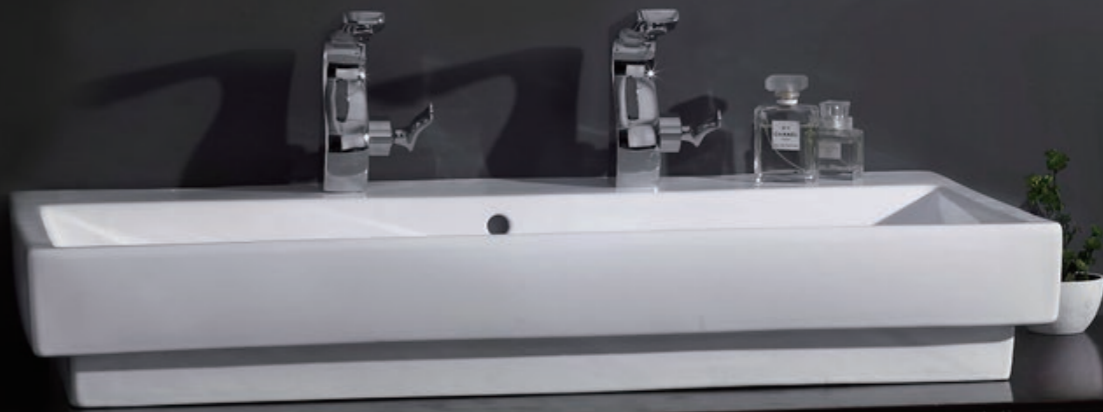

Technical characteristics:

- 100-120V/220-240V 50/60Hz
- Touch Switch
- 2835-120(60+60) Adjustable lighting temperature