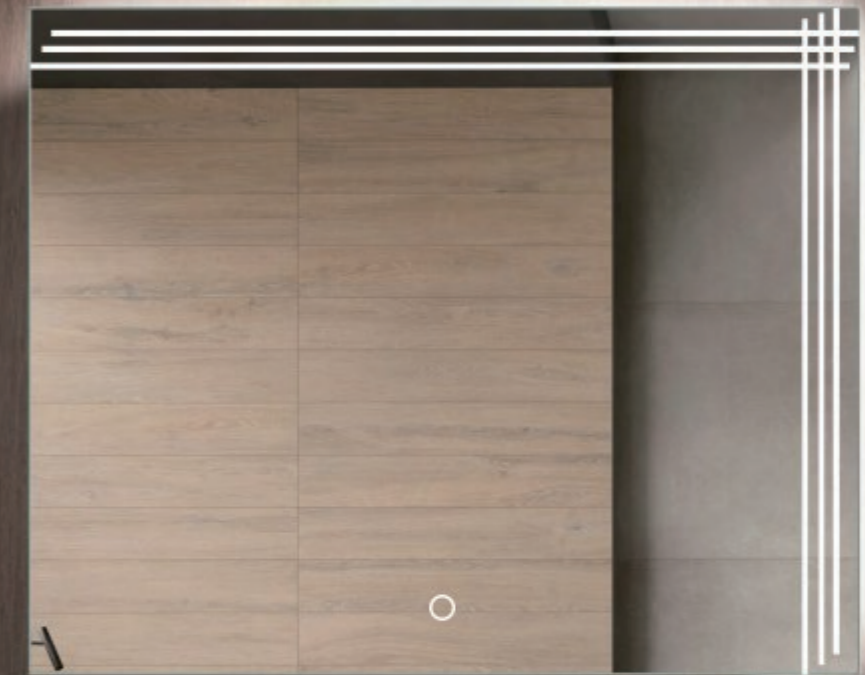

WREN ECHO

Size(LxH): 700x1000 mm

It is available sizes to choose,
500x700 / 600x800 / 600x900 / 700x1000