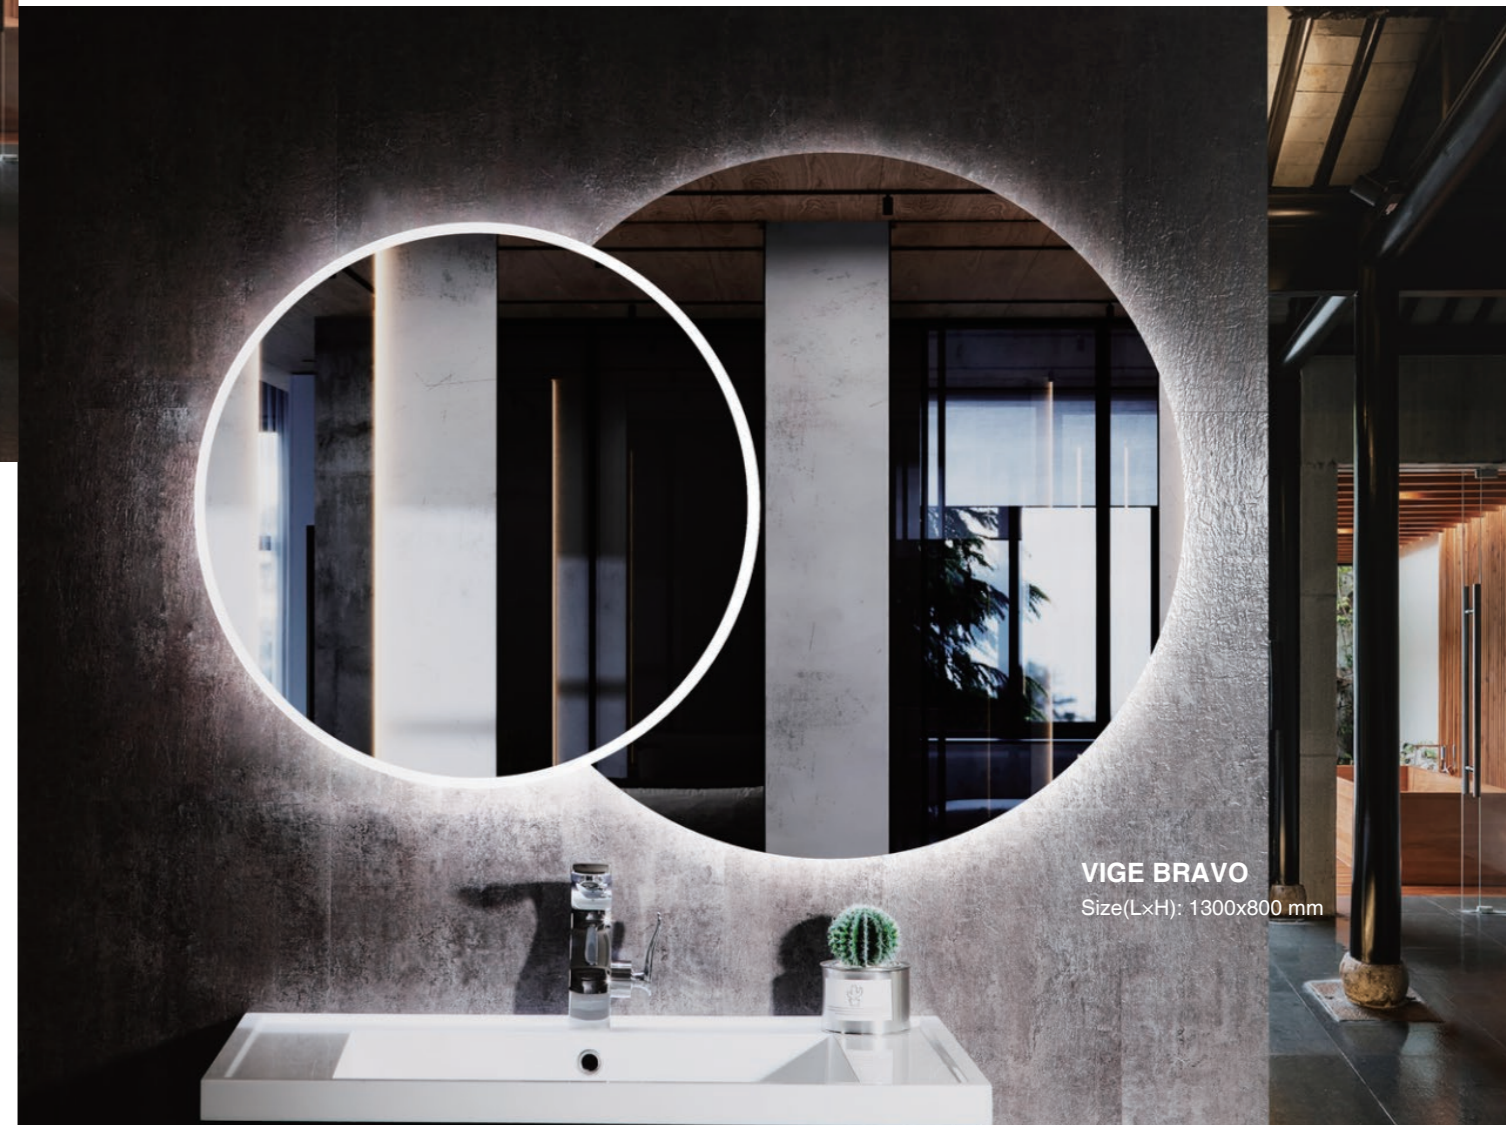

VIGE BRAVO

Size(LxH): 1300x800 mm