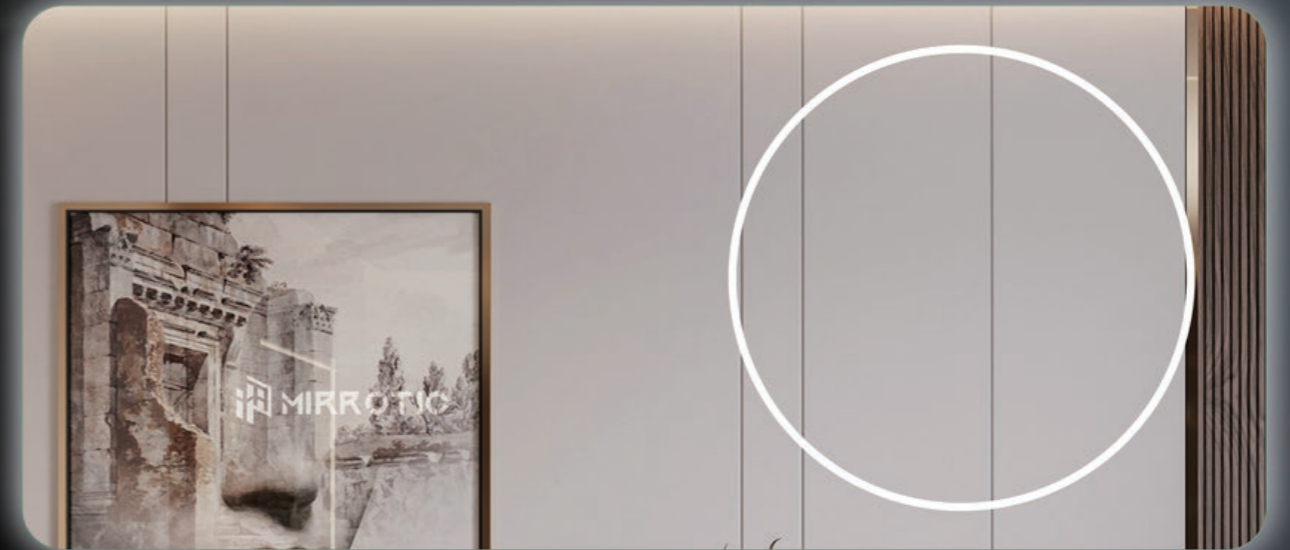

**FANYAN** COLLECTION

**Technical characteristics:**

- 100-120V/220-240V 50/60Hz
- 2835-120(60+60) Adjustable lighting temperature
- IR Sensor
- Demister(optional)

Size(LxH): 1300x500 mm

It is available sizes to choose,  
1000x500 / 1000x700 / 1200x500