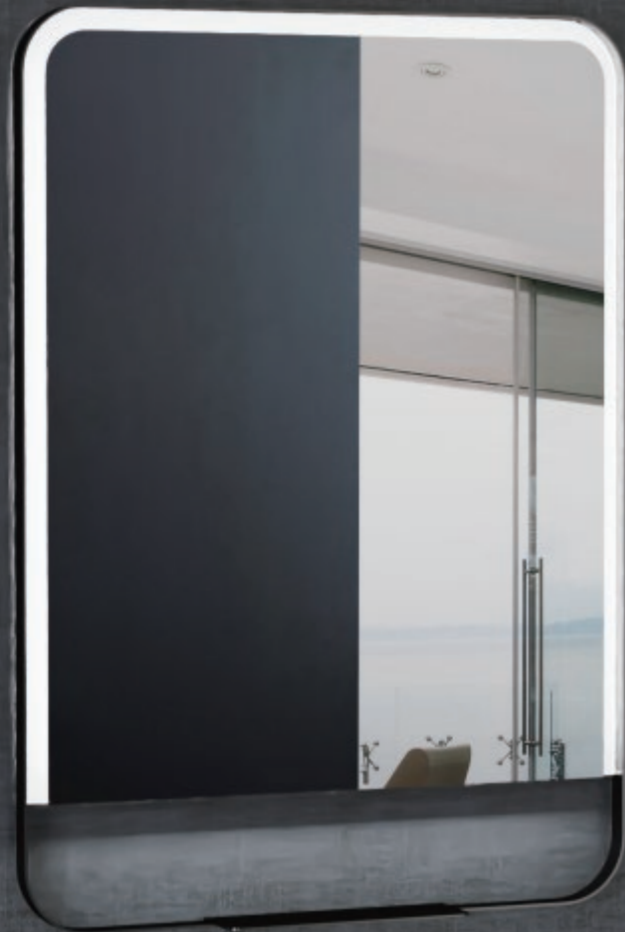

SAMI

Technical characteristics:

- Matte Black Metal Frame + Shelf
- 100-120V/220-240V 50/60Hz
- Touch Switch / IR Sensor
- 2835-120(60+60) Adjustable lighting temperature
- Demister(optional)

Size(LxH): 500x800 mm

It is available sizes to choose,
500x800 / 600x900 / 700x1000