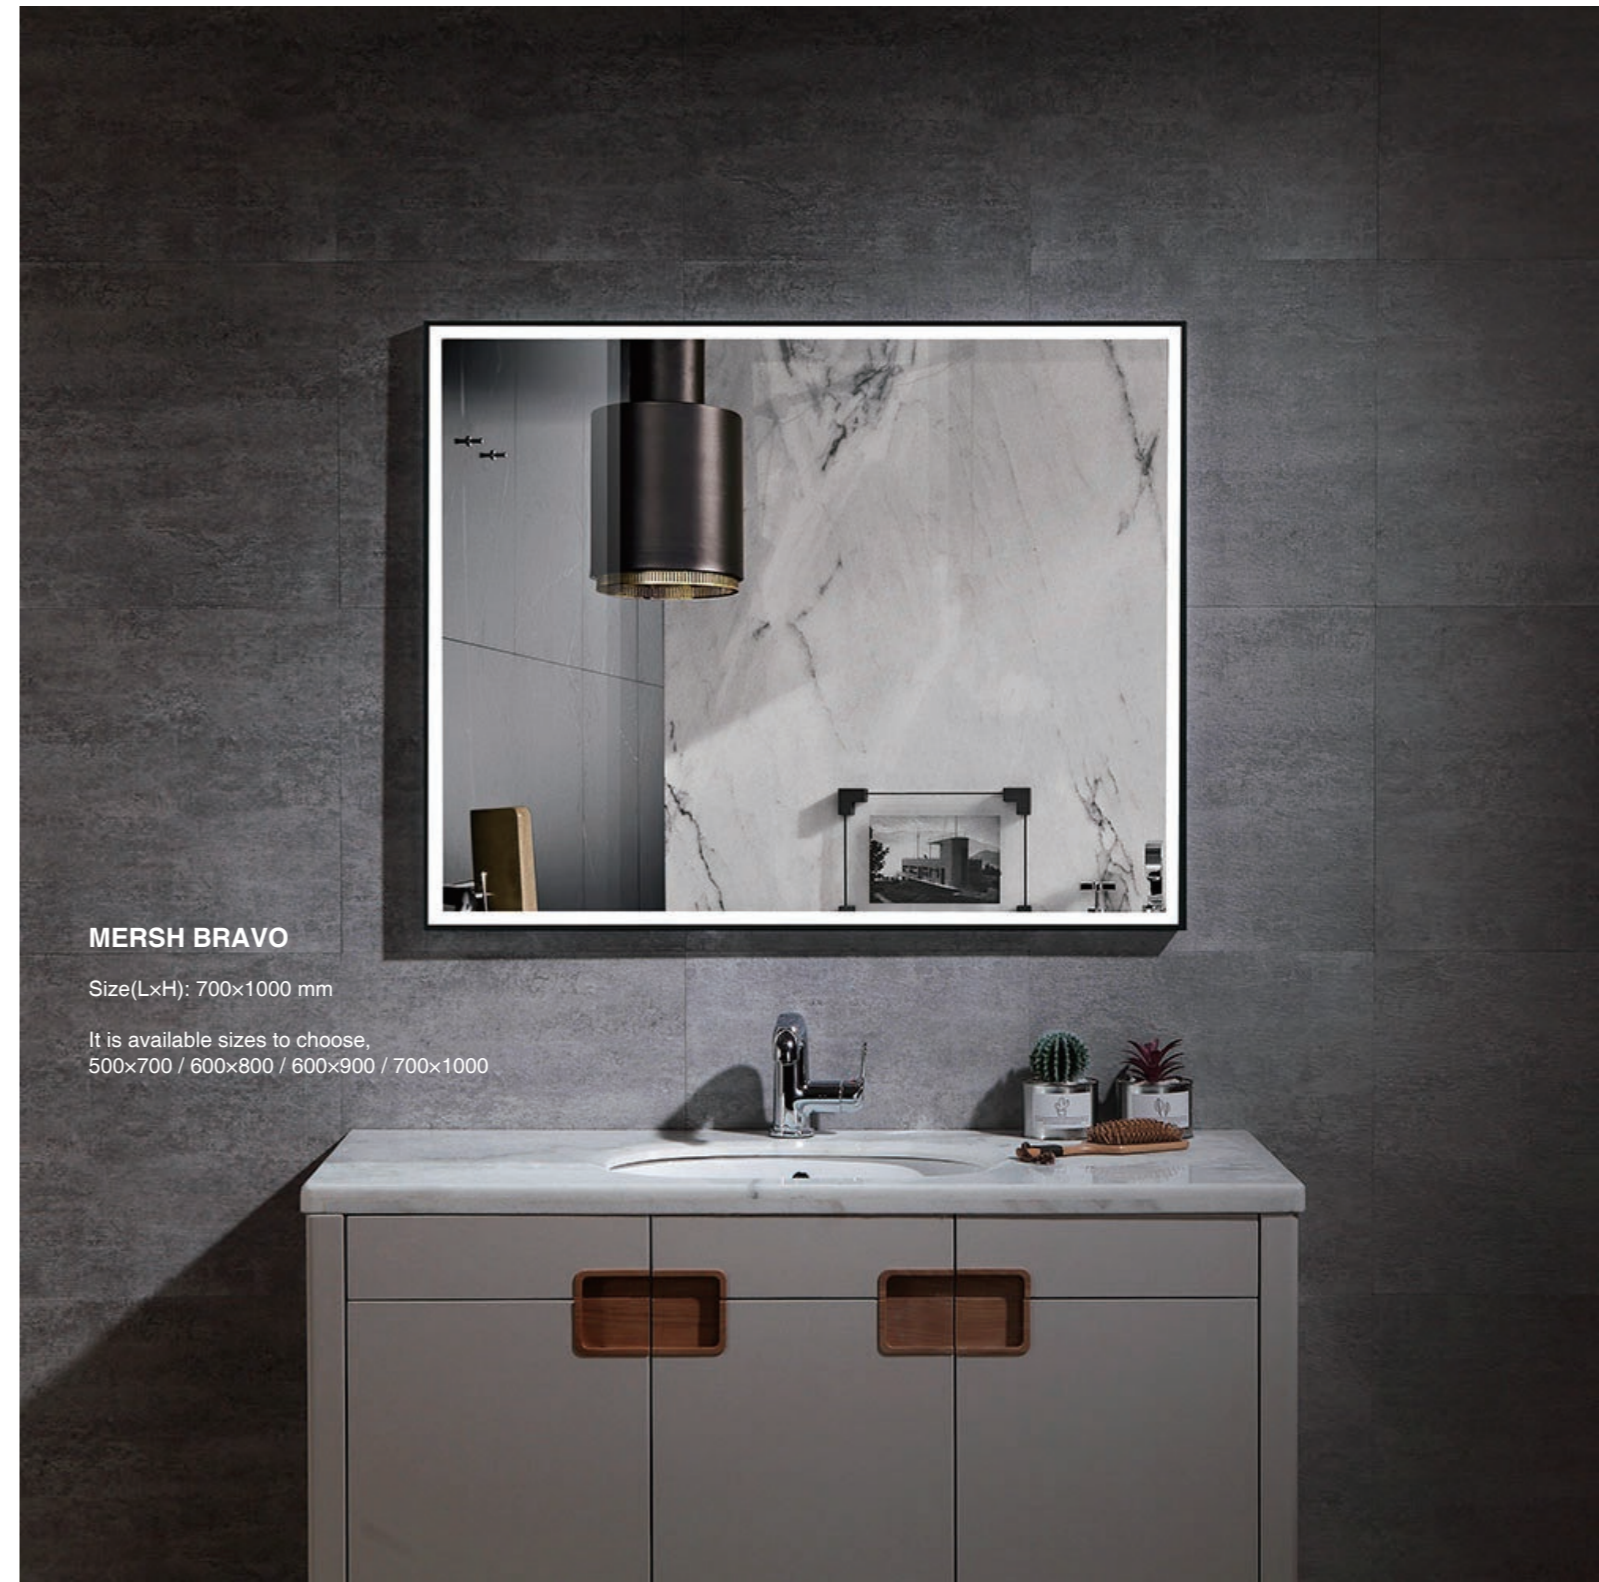

**TIYA HORIZON**

Size(LxH):  $\Phi$ 700 mm

It is available sizes to choose,  
 $\Phi$ 600 /  $\Phi$ 700 /  $\Phi$ 800 /  $\Phi$ 900

**FROY ALPHA**

Size(LxH):  $\Phi$ 700 mm

It is available sizes to choose,  
 $\Phi$  600 /  $\Phi$ 700 /  $\Phi$ 800 /  $\Phi$ 900

**Technical characteristics:**

- Matte Black Aluminum Frame
- 100-120V/220-240V 50/60Hz
- Touch Switch
- 2835-120(60+60) Adjustable lighting temperature

**MERSH BRAVO**

Size(LxH): 700x1000 mm

It is available sizes to choose,  
500x700 / 600x800 / 600x900 / 700x1000

**Technical characteristics:**

- Matte Black Aluminum Frame
- 100-120V/220-240V 50/60Hz
- Touch Switch
- 2835-120(60+60) Adjustable lighting temperature

**ZYRE ALPHA**

Size(LxH): Ø700 mm

It is available sizes to choose,  
Ø600 / Ø700 / Ø800 / Ø900