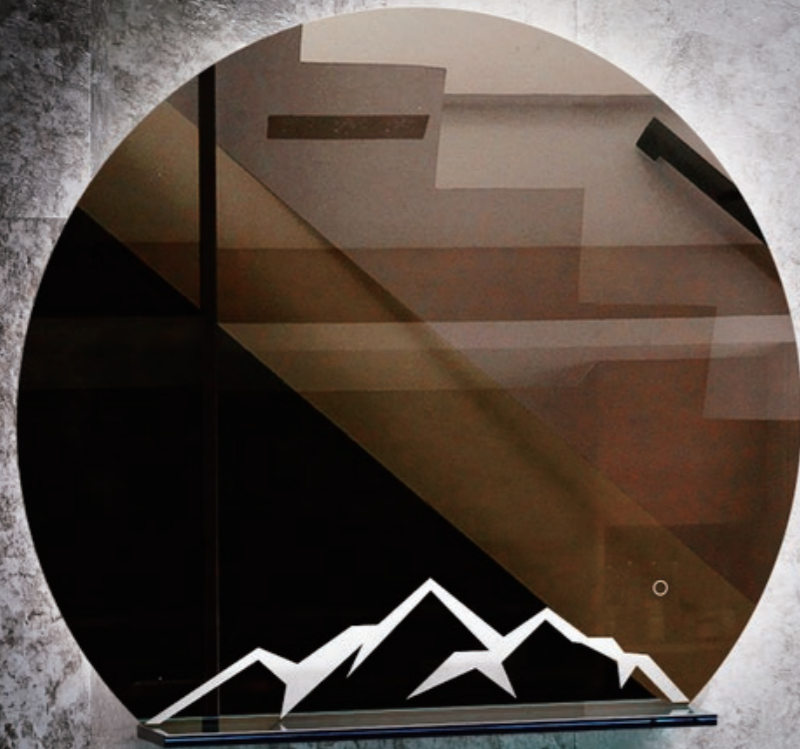

HOXIE

Size(LxH): 680x800 mm

Dimmer Light

Demister

Change Color

Touch

Technical characteristics:

- 100-120V/220-240V 50/60Hz
- Touch Switch
- 2835-120(60+60) Adjustable lighting temperature
- Demister(optional)

TEXOL

Dimmer Light

Demister

Change Color

Touch

Technical characteristics:

- 100-120V/220-240V 50/60Hz
- Touch Switch
- 2835-120(60+60) Adjustable lighting temperature
- Demister(optional)