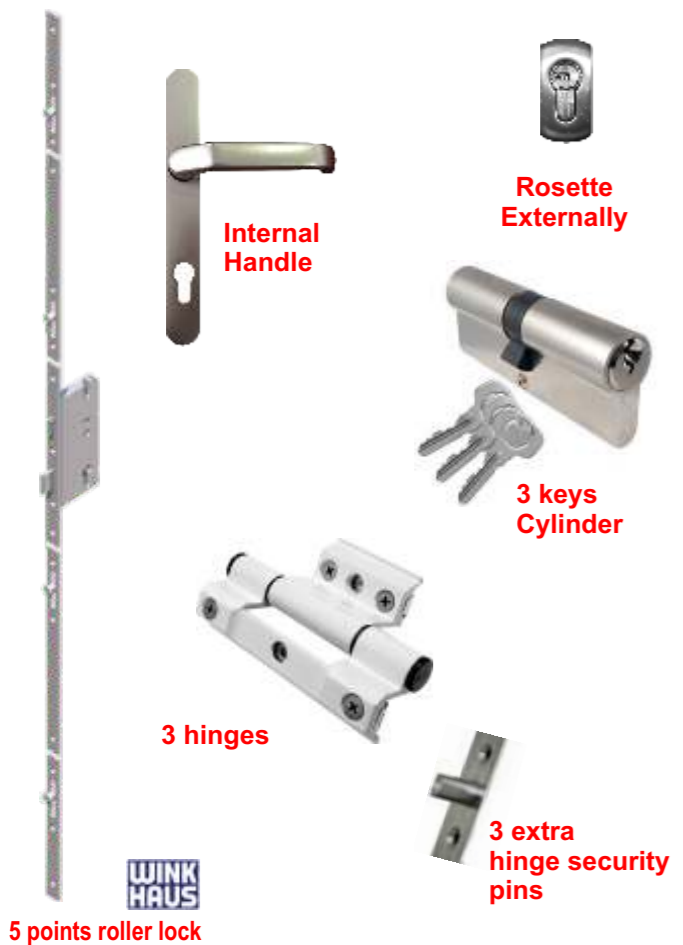

**NEW
Designs**

Traditional Style

1125

1130

1140

Features - Standard accessories

Thermal Coefficient $U_d = 1,4$

TLS 50 Smart

Profile dimensions (Frame+ Sash)	75 mm
Aluminium sheet thickness ext.	1,5 mm
Aluminium sheet thickness int.	1,5 mm
CNC Design internally	YES
INOX decoratives internally	NO
Panel thickness	50 mm
Minimum Door Height	1920 mm
Minimum Door Width	960 mm
Maximum Door Height	2200 mm
Maximum Door Width	1100 mm
Main Door Glass	Double / Triplex 3+3 4 mm
Sidelight or Skylight Glass	Double / Triplex 3+3 4 mm