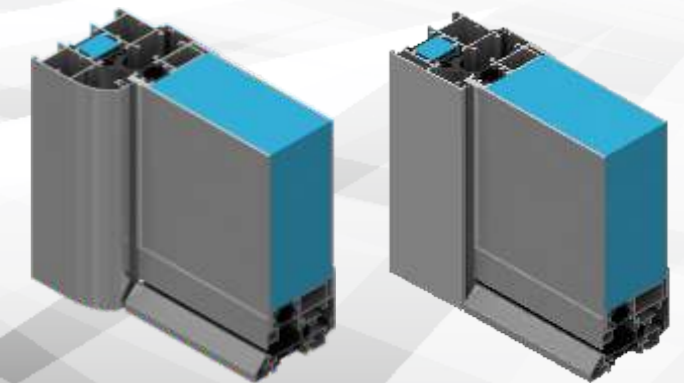

TEHNI
PANTELOS GROUP OF COMPANIES

www.pantelos.gr market@pantelos.gr