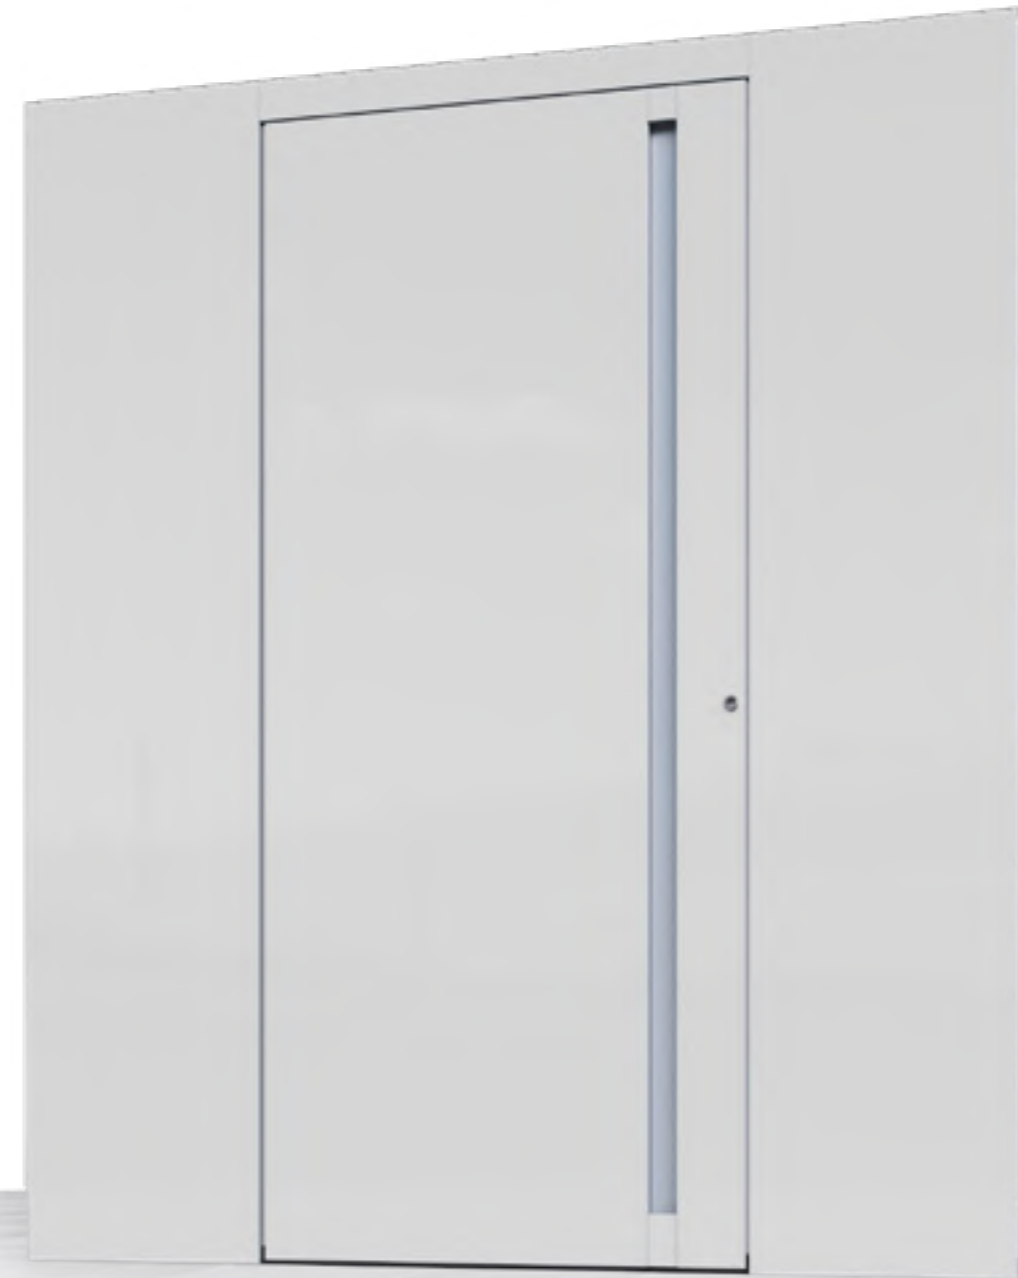

Model
1890

Facing
White Glass

Handle
Crypto Full Height
Anodized Coating

Design
Specifications