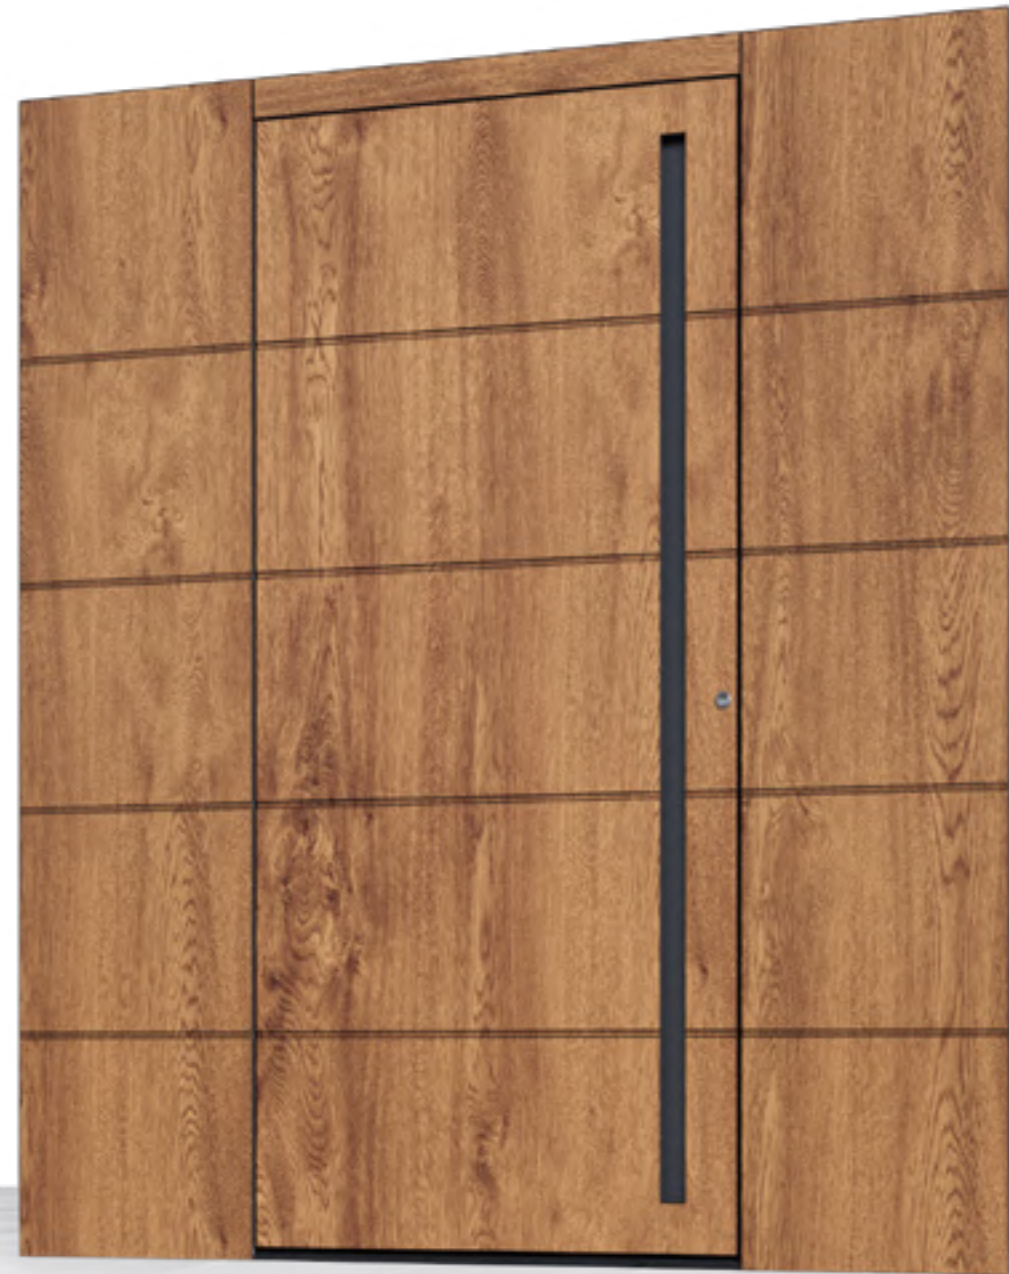

Access Control
Fingerprint Reader

Design
Specifications

Model
1901

Primary
9005 Structura

Frame
9005 Structura

Handle
Crypto Full Height
T960 Elegant Gold

Design
Specifications

Model
1902