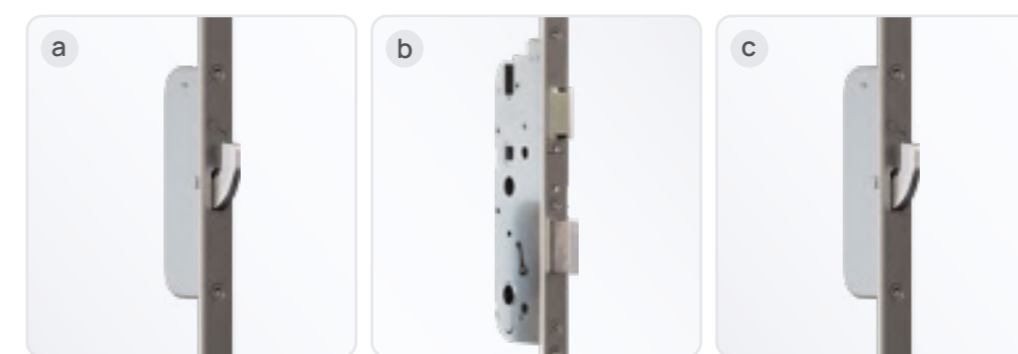

3. Hinge

Engineered for heavy loads, these hinges ensure smooth and silent door movement. They are fully adjustable to maintain perfect alignment for years to come.

Structura Colors

Standard Colors

All Textured Colors