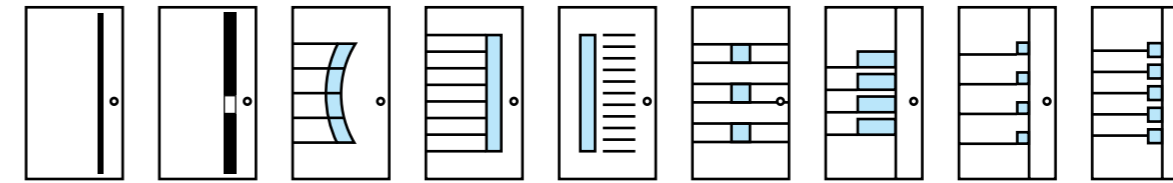

Tube Facing
T630

Frame
9005 Structura

Handle
Vision / T630

Access Control
Fingerprint Reader

Tube Dimensions
W40 x H40

Design Specifications

1195 Page 46 1850 Page 47 ✓ 1141 Page 48 ✓ 1142 Page 48 ✓ 1143 Page 48 ✓ 1144 Page 49 ✓ 1145 Page 49 ✓ 1146 Page 49 ✓ 1147 Page 50