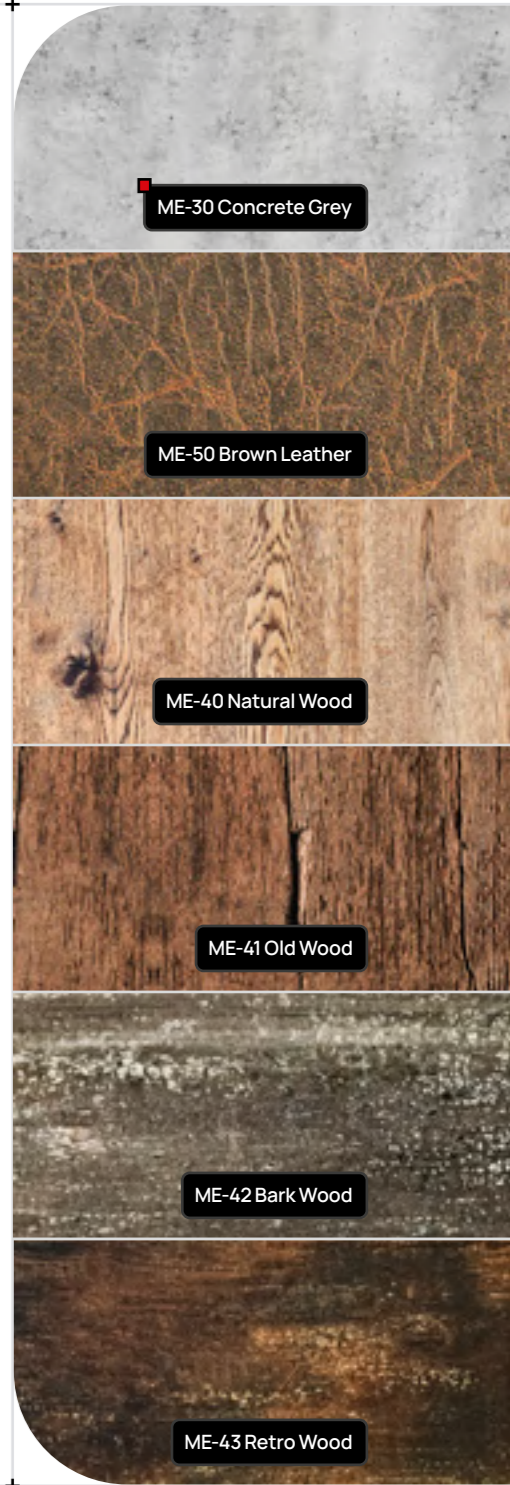

ME-30 Concrete Grey

ME-50 Brown Leather

ME-40 Natural Wood

ME-41 Old Wood

ME-42 Bark Wood

ME-43 Retro Wood