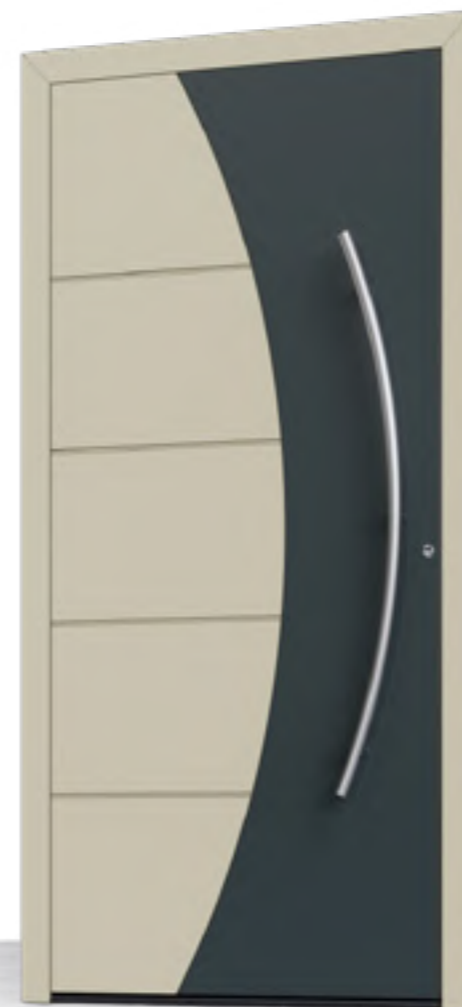

Model 1302

Bi-Color

Primary: 7044 Structura
Secondary: 7016 Structura
Frame: 7044 Structura
Handle: Oval / Inox

Design Specifications