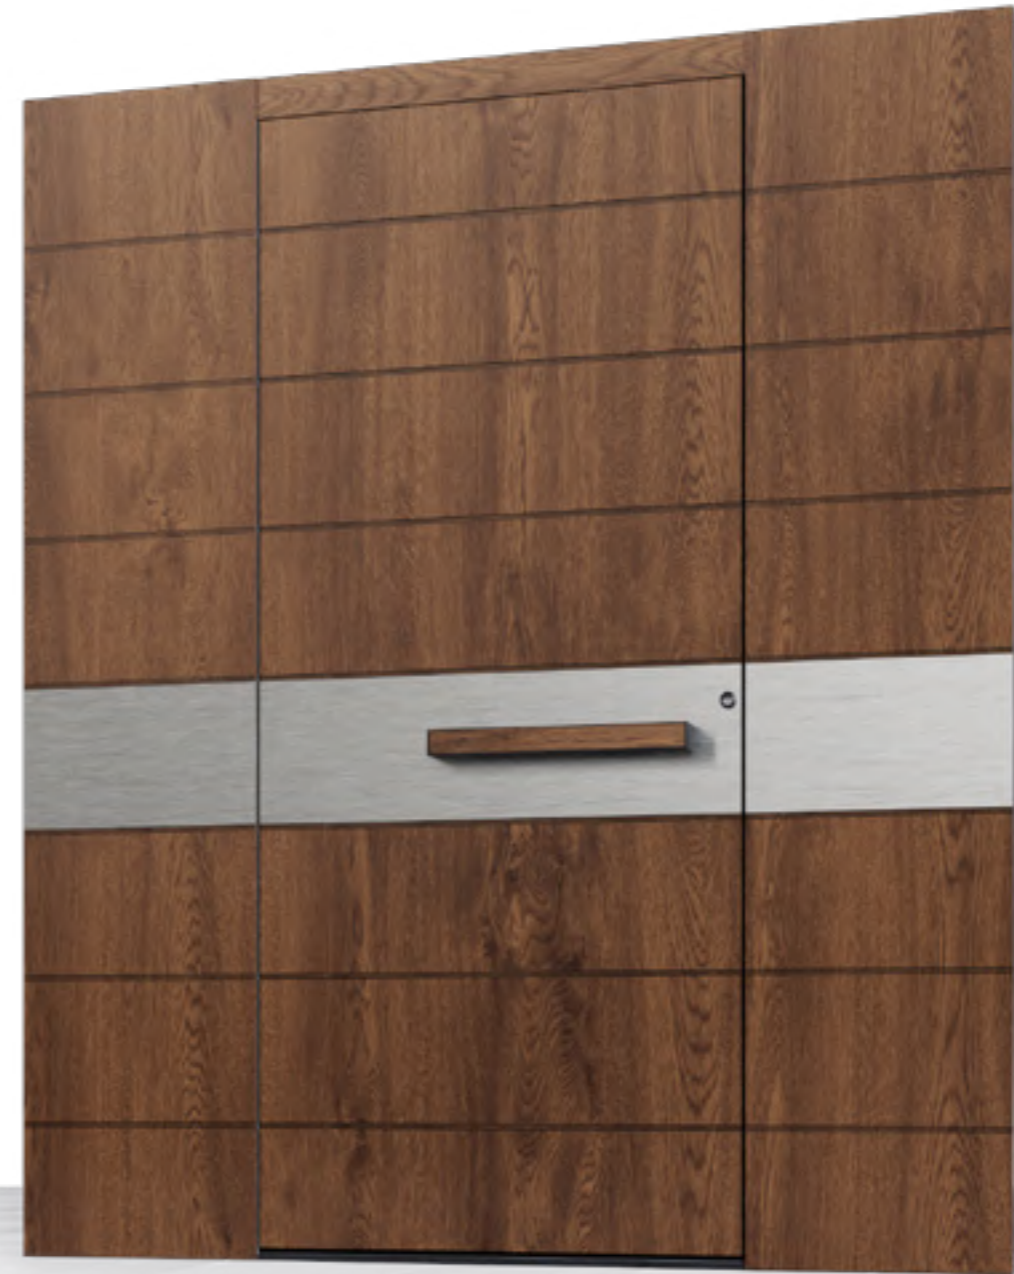

Model
1903

Primary
T631

Frame
T631

Handle
Vision / T631

Design
Specifications