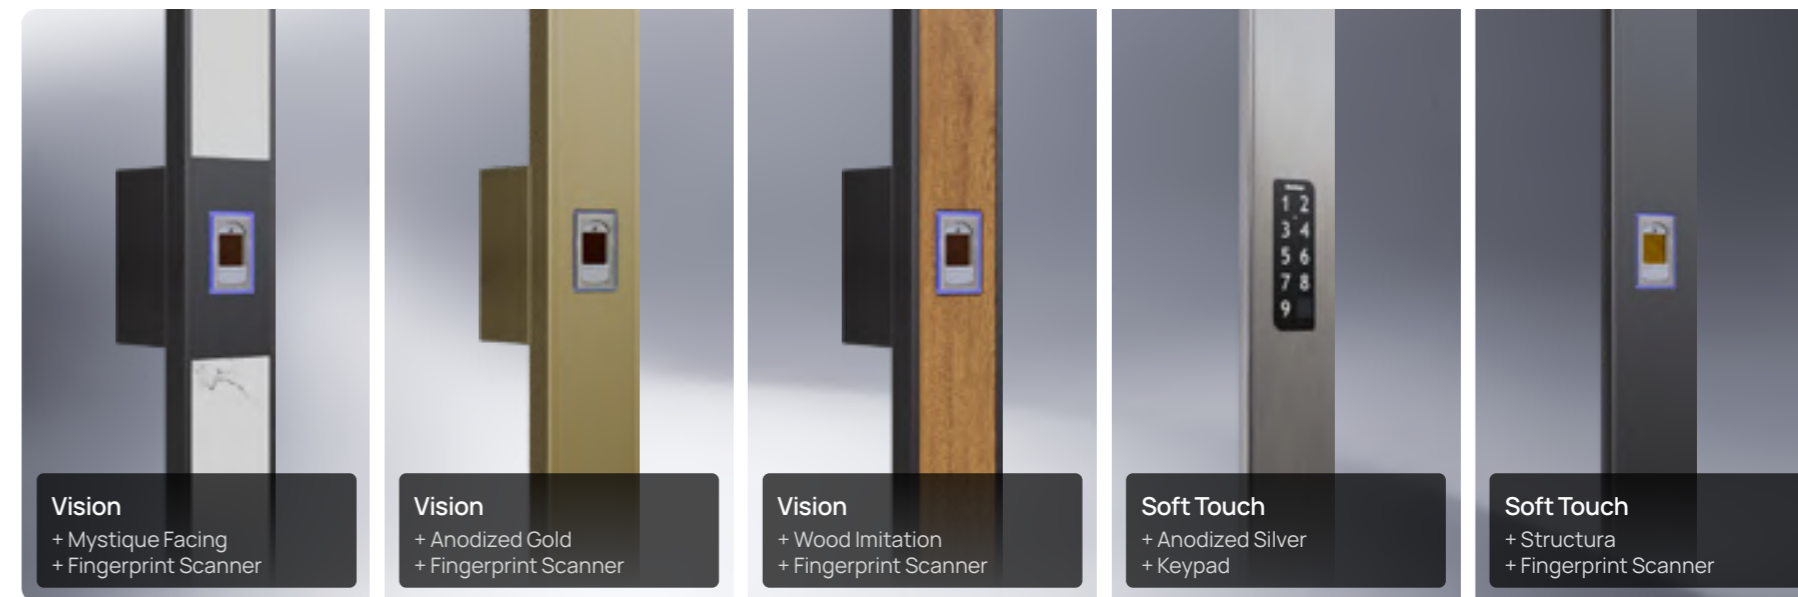

Anodized Silver
Full aluminium handle with anodized silver finish.

Anodized Gold
Full aluminium handle with anodized gold finish.

Structura Black
Aluminium handle with Structura black powder coating.

Structura Black & Color Match
Black base with door color-matched facing.

Structura Door Color
Color-matched aluminium finish to door surface.

Soft Touch

External Handles

● Anodized Silver ● Anodized Gold ● Structura Black ● Structura Door Color

Bio Handle Fingerprint Scanner and Keypad Compatibility: R8 • R7-R8 (applies to all handles shown below)