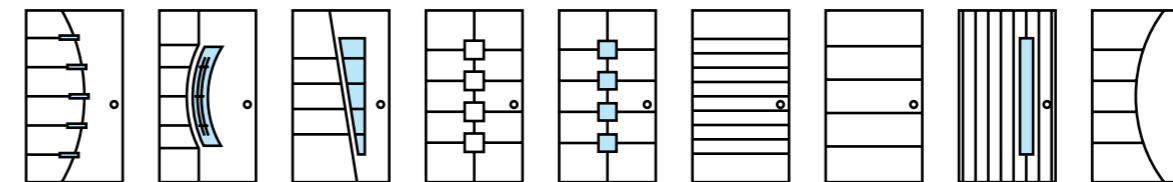

✓ 1621 Page 59   ✓ 1531 Page 59   ✓ 1771 Page 59   ✓ 1710 Page 60   ✓ 1712 Page 60   ✓ 1651 Page 61   ✓ 1654 Page 61   ✓ 1182 Page 61   ✓ 1787 Page 62