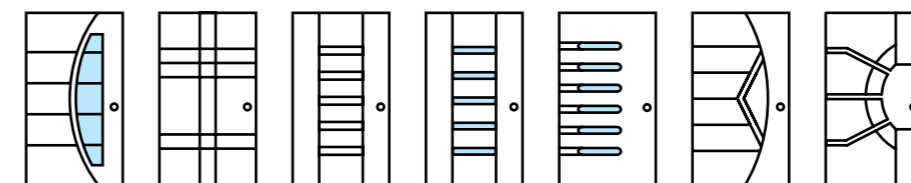

✓ 1786 Page 62   ✓ 1740 Page 63   ✓ 1715 Page 64   ✓ 1717 Page 64   ✓ 1732 Page 65   ✓ 1755 Page 65   ✓ 1765 Page 65

Natural

A versatile collection featuring geometric shapes and curved glass, creating a sense of harmony and refined balance.

✓ Also available for TLS 50

✓ Disponibile anche per TLS 50

✓ Auch für TLS 50

✓ Également disponible pour TLS 50

(EN) Designs are indicative and may vary depending on door dimensions. For colors, see our charts.

(IT) I design sono indicativi e possono variare a seconda della porta. Per i colori, consultare le nostre cartelle.

(DE) Designs sind indikativ und können je nach Türgröße variieren. Farben siehe unsere Farbkarten.

(FR) Les modèles sont indicatifs et peuvent varier selon les dimensions de la porte. Voir nos nuanciers pour les couleurs.