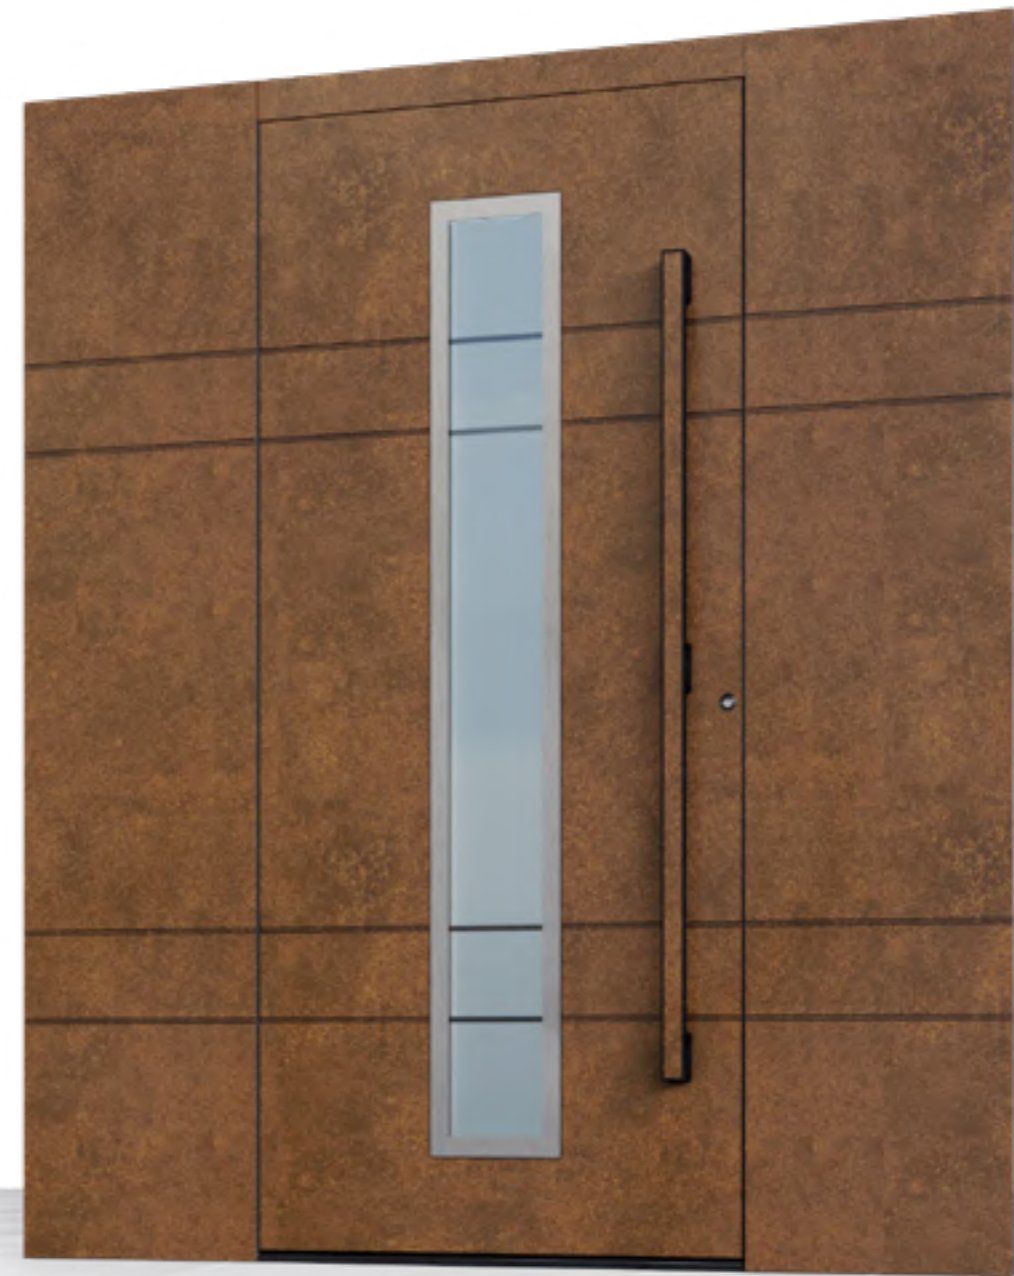

Model
1924

Primary
T890 Corten

Frame
T890 Corten

Handle
Vision
9005 Structura

Design
Specifications