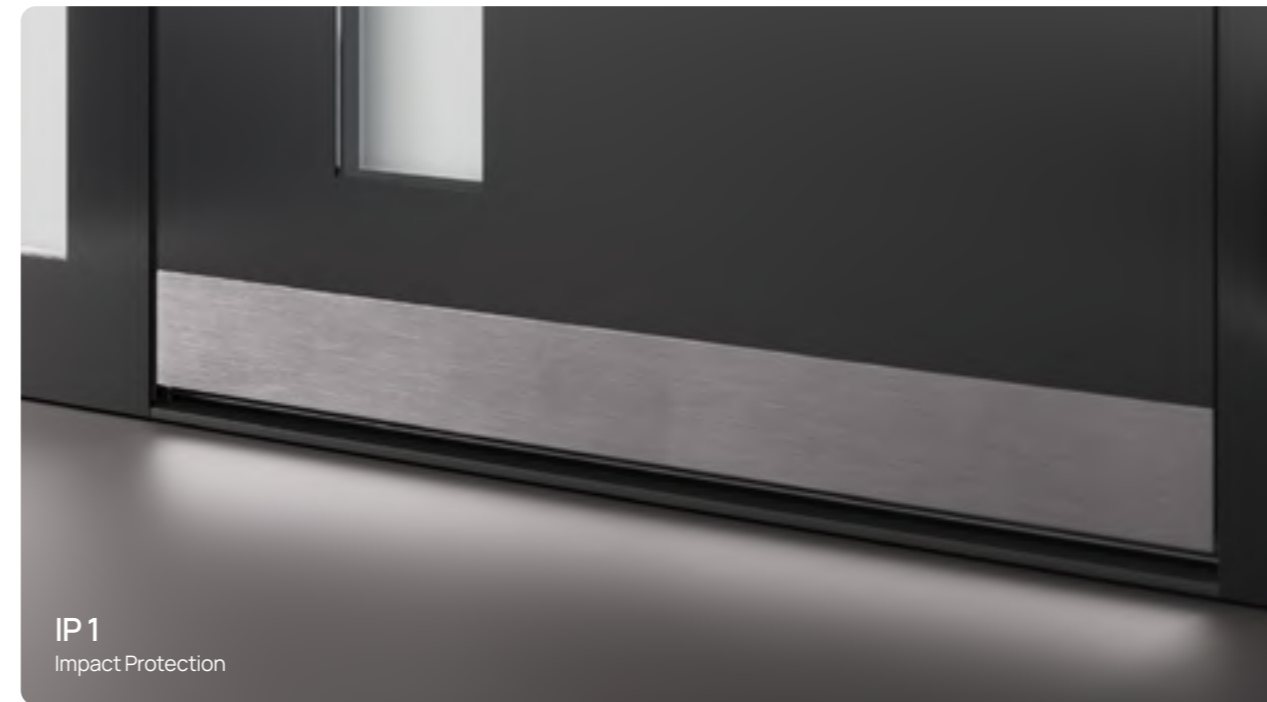

3. Hinge

Engineered for heavy loads, these hinges ensure smooth and silent door movement. They are fully adjustable to maintain perfect alignment for years to come.

Structura Colors

Standard Colors

All Textured Colors