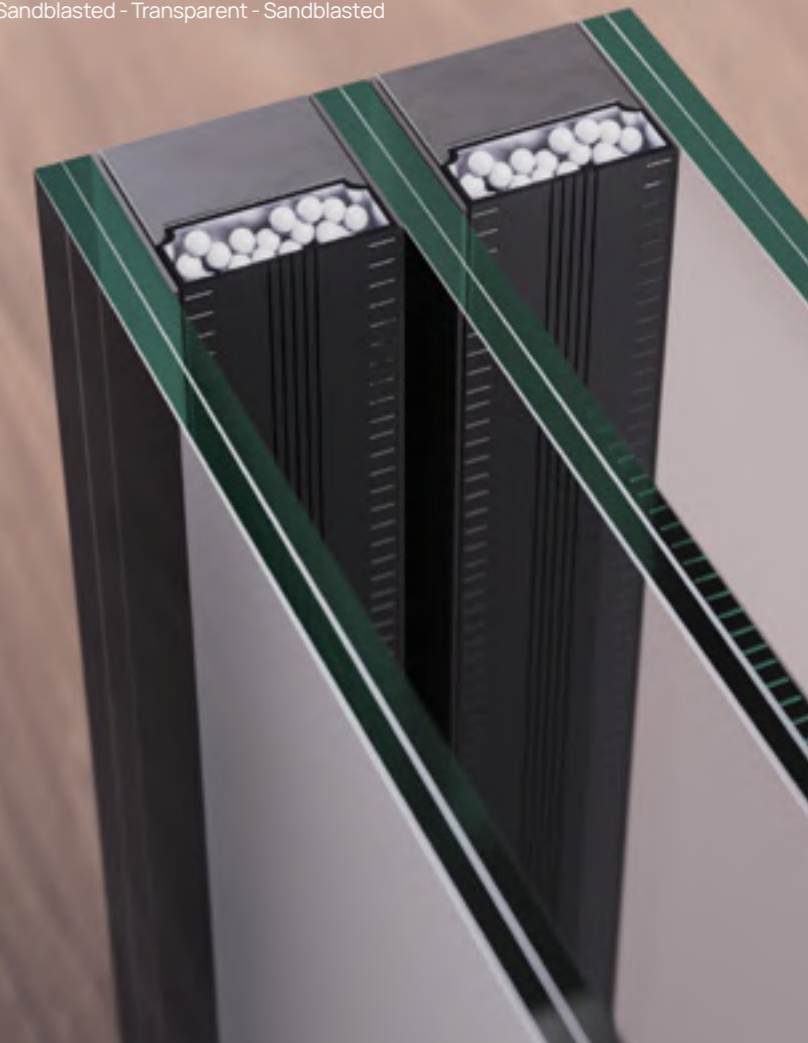

Structure 2
Sandblasted - Transparent - Sandblasted

Optional / Opzionale / Facultatif

Plastic Spacer & Extra Security Glazing
Spazio In Plastica E Vetri Di Sicurezza Extra
Plastic Spacer & Extra Sicherheitsverglasung
Intercalaire en plastique et vitrage de sécurité supplémentaire

Main door
sidelights & skylights

All standard glasses are laminated 6 mm.