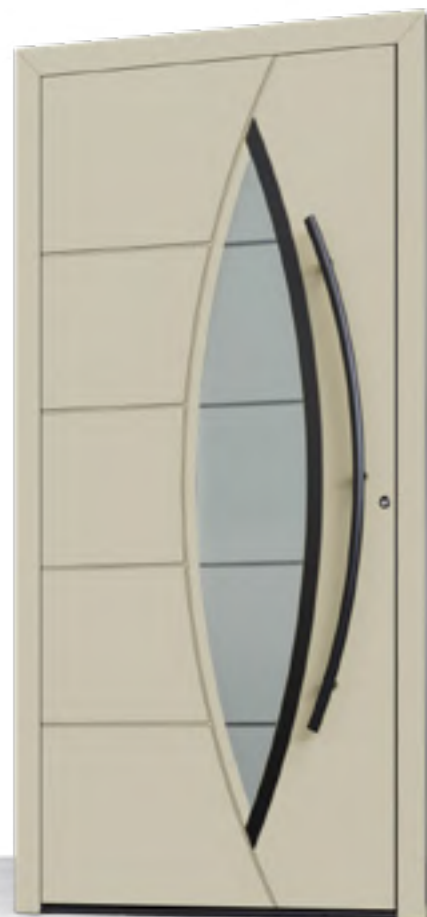

Design Specifications

Model 1964

Primary
7016 Structura

Frame
7016 Structura

Handle
Soft Touch
9005 Structura

Access Control
Fingerprint Reader

Sidelight
Sandblasted Glass

Design Specifications