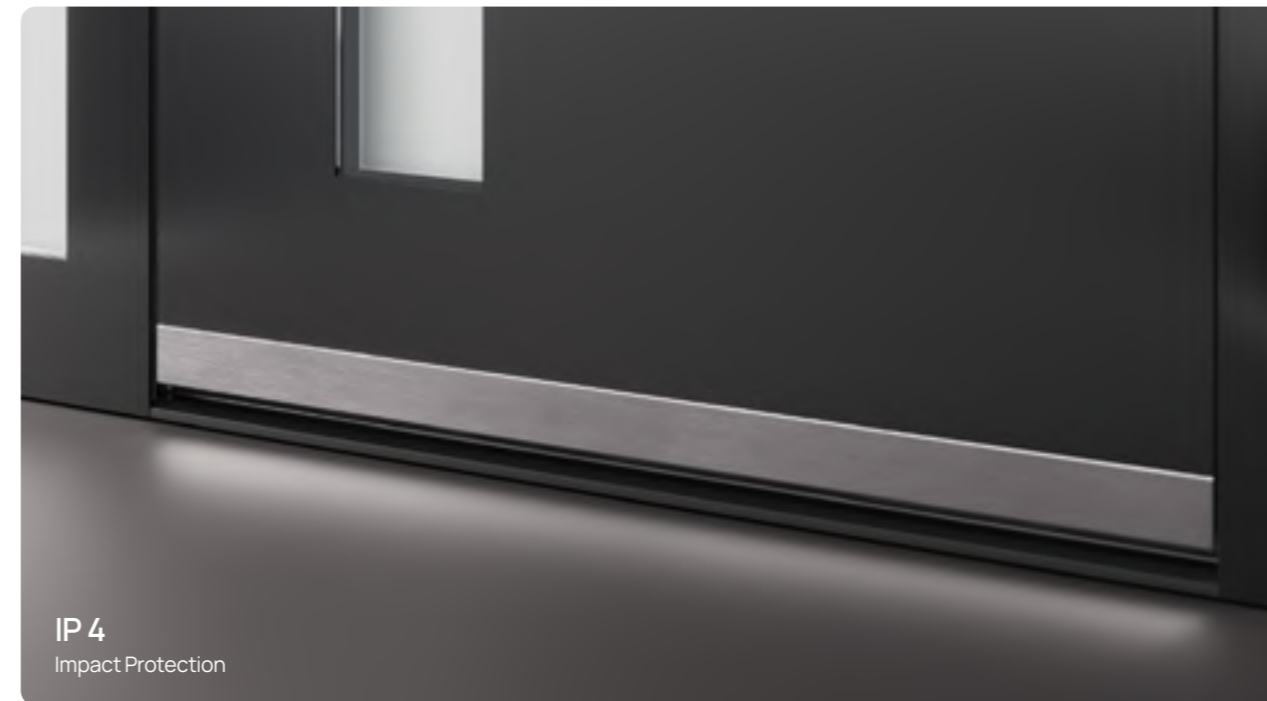

3. Hinge

Engineered for heavy loads, these hinges ensure smooth and silent door movement. They are fully adjustable to maintain perfect alignment for years to come.

Structura Colors

Standard Colors

All Textured Colors