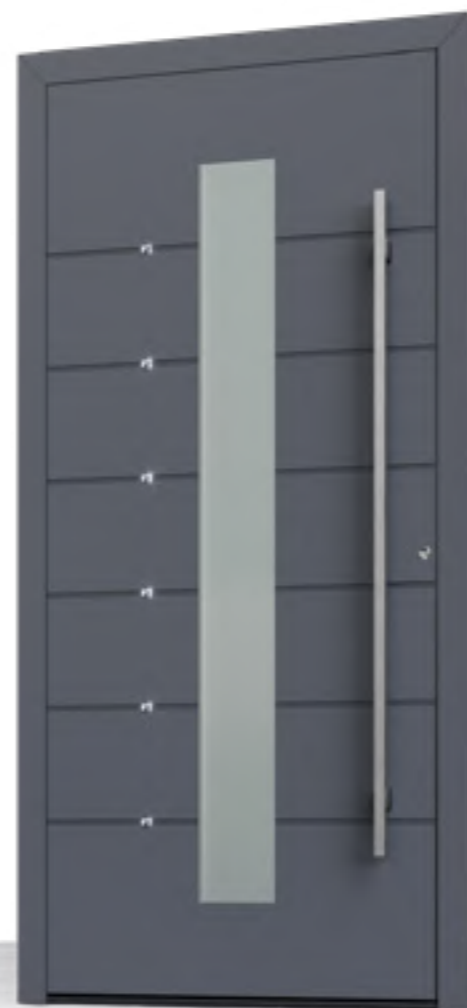

Design Specifications

Model 1571 **Bi-Color**

Primary: 7016 Structura
Secondary: T945
Frame: 7016 Structura
Handle: Vision / T945
Access Control: Fingerprint Reader

Design Specifications

Model 1435 **Swarovski**