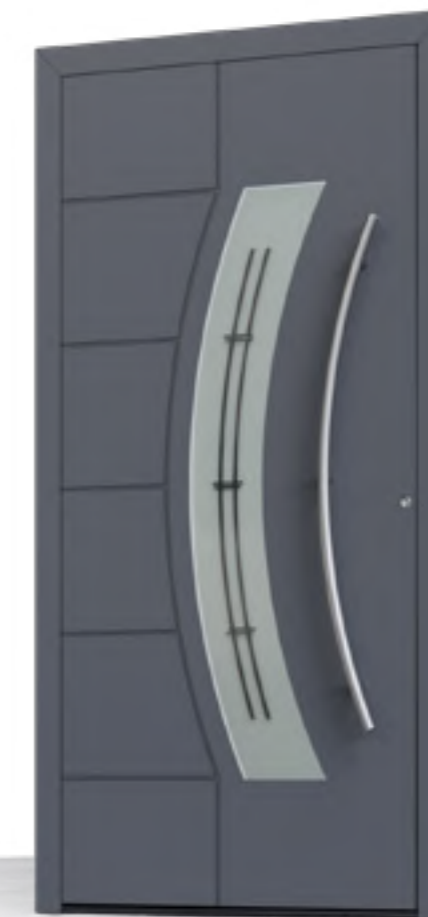

Model 1531

Primary: 7024 Structura
Frame: 7024 Structura
Handle: Oval / Inox

Design Specifications