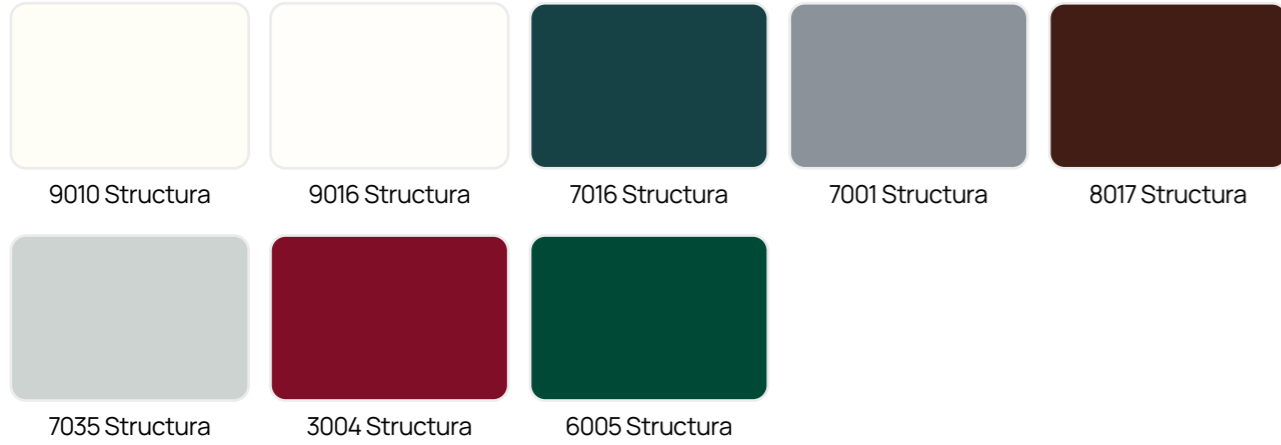

Structura Colors

Standard Colors