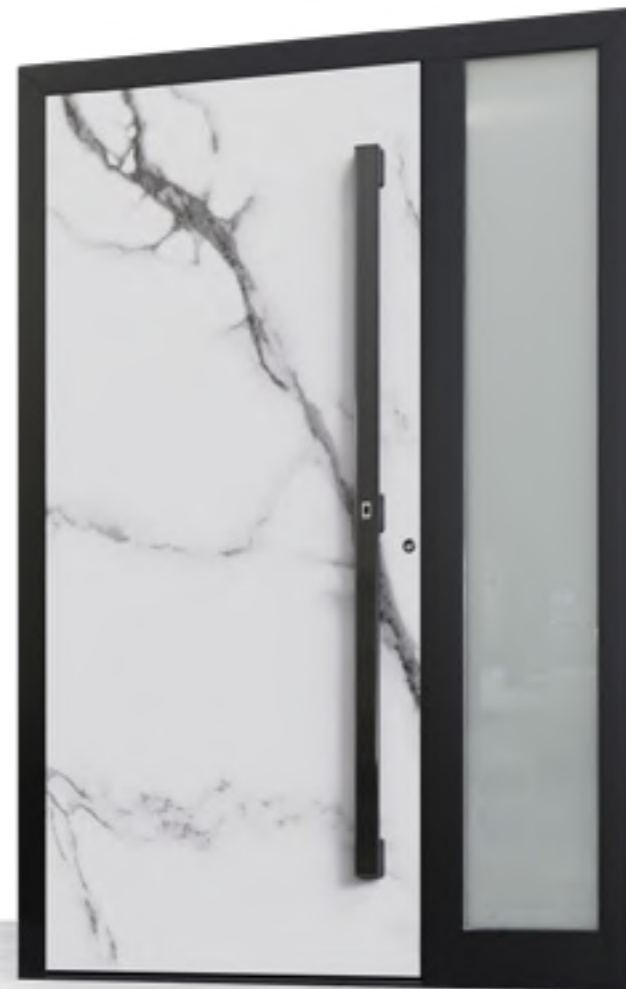

Design Specifications

Design Specifications

Model **ME-20 Black Marble**

Facing: ME-20 Black Marble
Frame: T960 Elegant Gold
Handle: Vision / T960 Elegant Gold
Sidelight: Sandblasted Glass

Model **ME-21 White Marble**