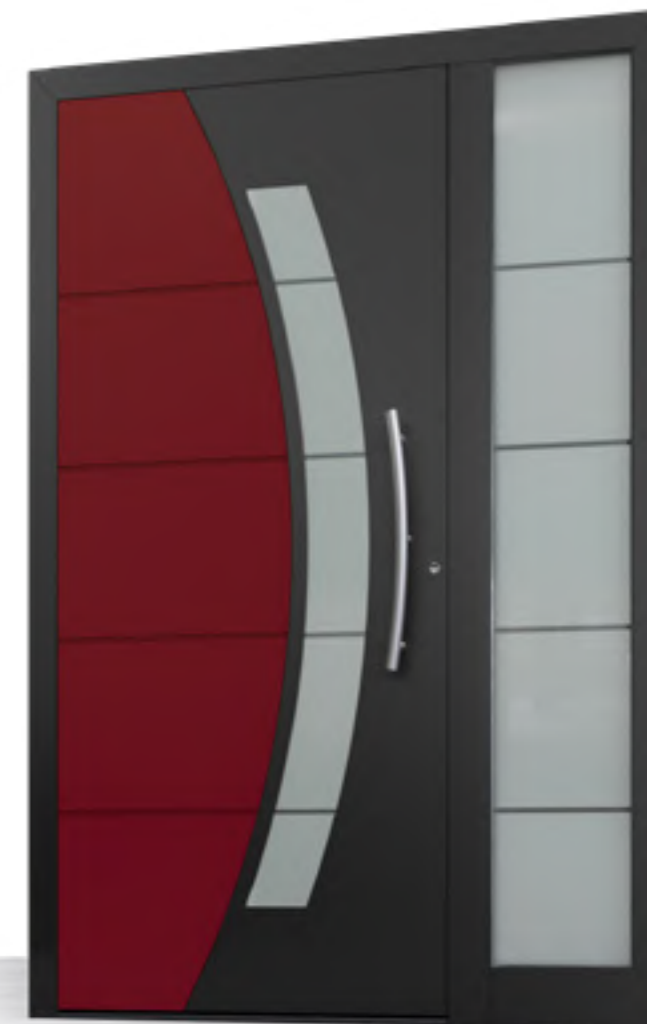

Model 1790

Bi-Color

Primary: 9005 Structura
Secondary: 3004 Structura
Frame: 9005 Structura
Handle: Oval / Inox
Sidelight: Sandblasted Glass