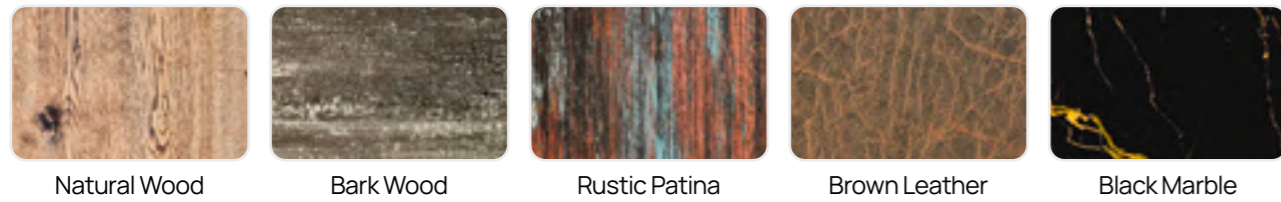

Wood Colors

Imitation Colors

All Wood Colors

Mystique Colors

Unique Textures

All Mystique Colors

Experience the future of door customization through precision, realism, and total creative freedom.

MyDoorMaker is a smart online configurator that helps you design your perfect entrance door in just a few clicks.