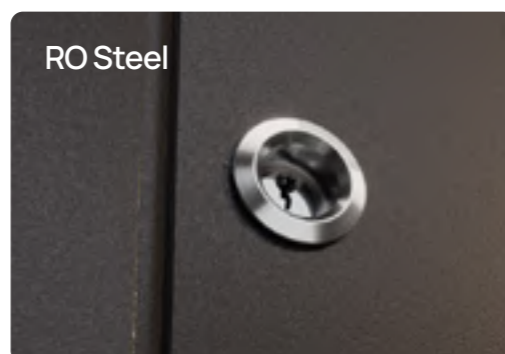

Standard Configuration

Our Standard Configuration offers a perfect balance of strength, efficiency, and refined design, ensuring comfort, protection, and lasting performance.

1. GU Lock

This 3-point hook system anchors the door securely at multiple levels. It provides superior break-in resistance and ensures a tight seal.

2. Cylinder

A reinforced housing that protects the lock core from tampering. It offers a sleek finish while shielding the cylinder.

3. Hinge

Engineered for heavy loads, these hinges ensure smooth and silent door movement. They are fully adjustable to maintain perfect alignment for years to come.