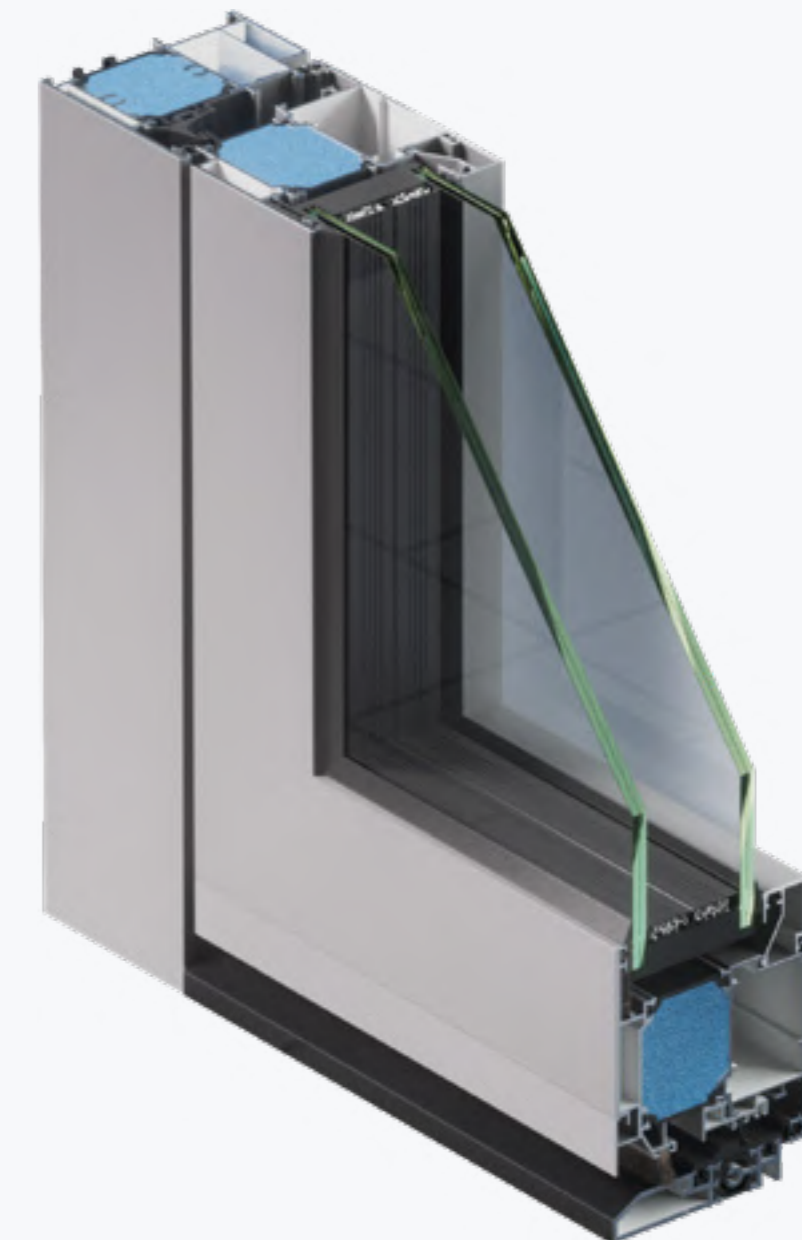

TLS 80 Hybrid Section