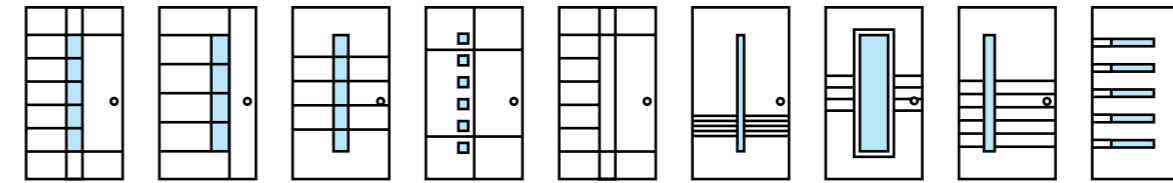

Tube Facing
T630

Frame
9005 Structura

Handle
Vision / T630

Access Control
Fingerprint Reader

Tube Dimensions
W40 x H40

Design Specifications

1195 Page 46 1850 Page 47 ✓ 1141 Page 48 ✓ 1142 Page 48 ✓ 1143 Page 48 ✓ 1144 Page 49 ✓ 1145 Page 49 ✓ 1146 Page 49 ✓ 1147 Page 50