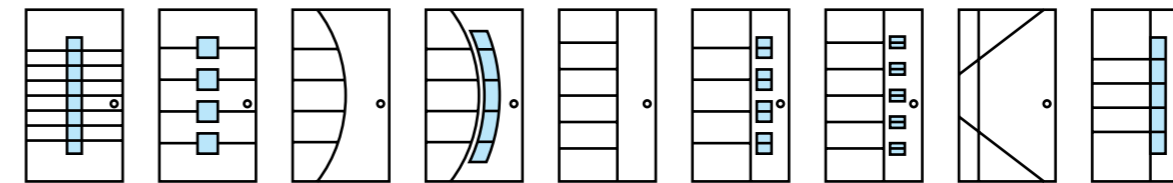

✓ 1185 Page 54   ✓ 1160 Page 55   ✓ 1303 Page 56   ✓ 1791 Page 56   ✓ 1289 Page 57   ✓ 1776 Page 57   ✓ 1778 Page 57   ✓ 1181 Page 58   ✓ 1781 Page 58