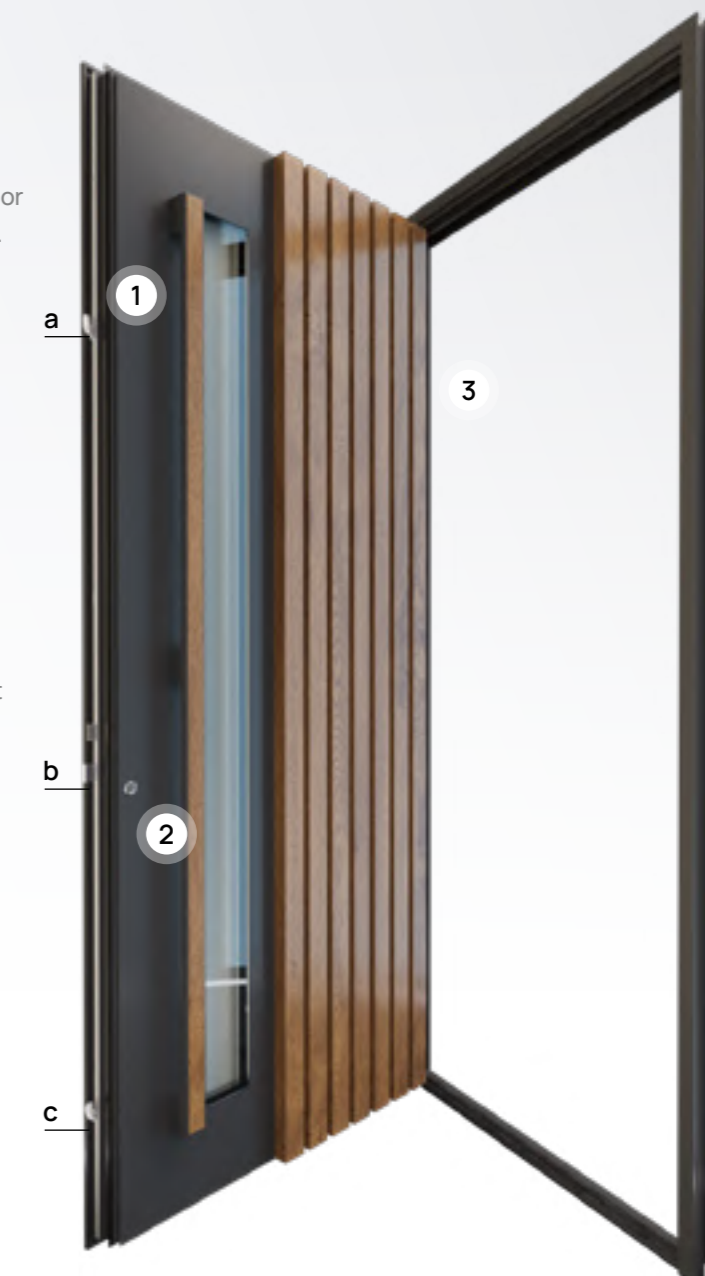

3. Hinge

Engineered for heavy loads, these hinges ensure smooth and silent door movement. They are fully adjustable to maintain perfect alignment for years to come.

Structura Colors

Standard Colors

All Textured Colors