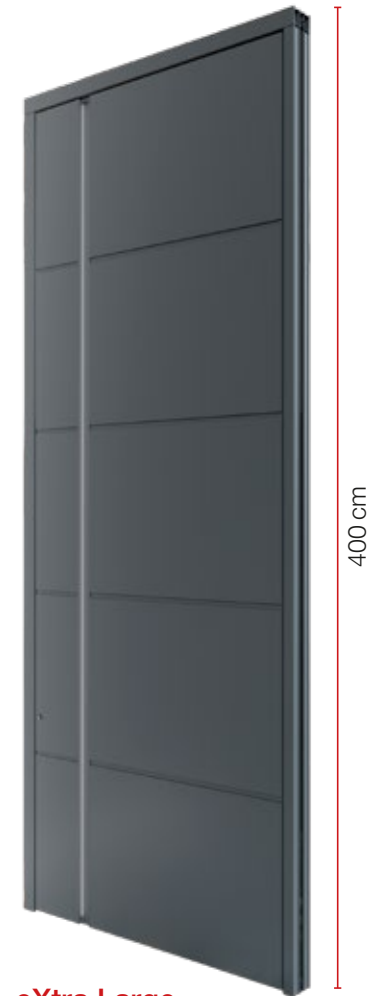

#### Minimum Dimensions

Width: 1400 mm

Height: 2000 mm

#### Maximum Dimensions

Width: 2000 mm - Height: 2500 mm

Width: 1600 mm - Height: 3000 mm

#### Glass

Triple, Triplex 3+3 mm  
on both sides

**Small**  
140 X 250 cm

**Standard Max**  
up to / έως: 200 X 300 cm

**eXtra Large**  
up to / έως: 160 X 400 cm