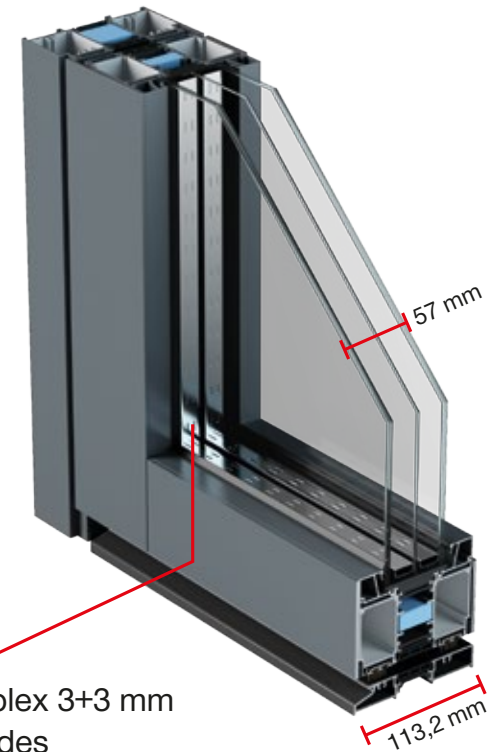

#### Minimum Dimensions

Width: 1400 mm

Height: 2000 mm

#### Maximum Dimensions

Width: 2000 mm - Height: 2500 mm

Width: 1600 mm - Height: 3000 mm

#### Glass

Triple, Triplex 3+3 mm  
on both sides

**Small**  
140 X 250 cm

**Standard Max**  
up to / έως: 200 X 300 cm

**eXtra Large**  
up to / έως: 160 X 400 cm