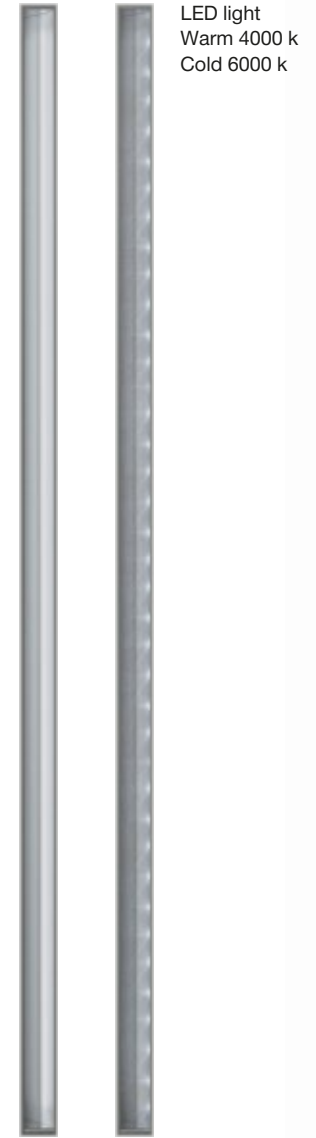

■ ΕΞΩΤΕΡΙΚΑ ΧΕΡΟΥΛΙΑ / EXTERNAL HANDLES