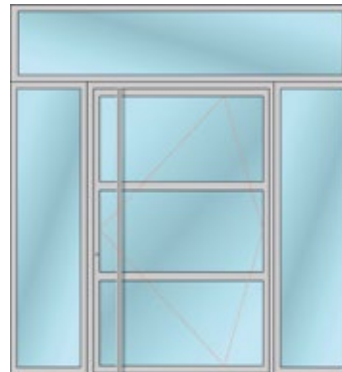

Door with sandblasted glass.  
Custom "Bar" handle.

Single Leaf - A  
(Maximum 1500 X 2500 mm)

Single Leaf - B

Double Leaf

With Sidelights - A

With Sidelights - B

With Top and Sidelights - A

With Top and Sidelights - B