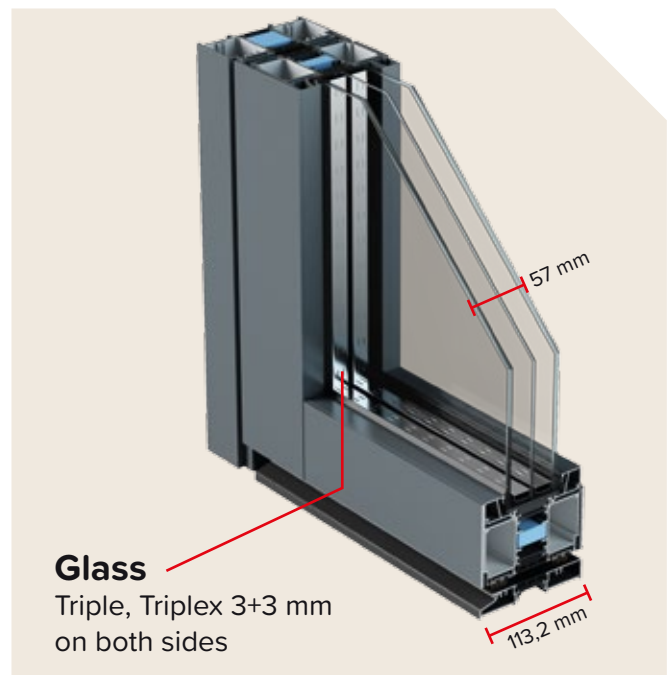

Cylinder ring

Five keys security cylinder

Heavy duty, easy to adjust,
pivot hinge

External handle
"Bar"

Extras

RAL Mat
and Structura Colors

Concealed door closer

25 unique Wood Colors

>>> Door Types

Single Leaf - A
(Maximum 1500 X 2500 mm)

Single Leaf - B

Double Leaf

With Sidelights - A

With Sidelights - B

With Top and Sidelights - A

With Top and Sidelights - B

Technical Data

Minimum Dimensions
Width: 1400 mm
Height: 2000 mm

Maximum Dimensions
Width: 2000 mm - Height: 2500 mm
Width: 1600 mm - Height: 3000 mm

>>> The PIVOT Collection

PIVOT
Superior

Aluminium or Glass facing