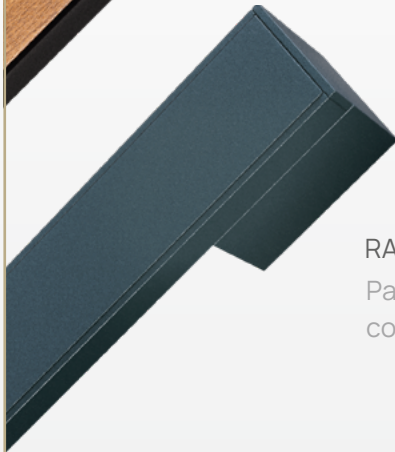

# VISION FACINGS

Available options

Inox  
Black base with  
inox facing

Mystique  
Available in 12 unique,  
eye-catching textures

Glass  
Available in  
Black and White

Wood Imitation  
Modern and durable  
wood-look finish