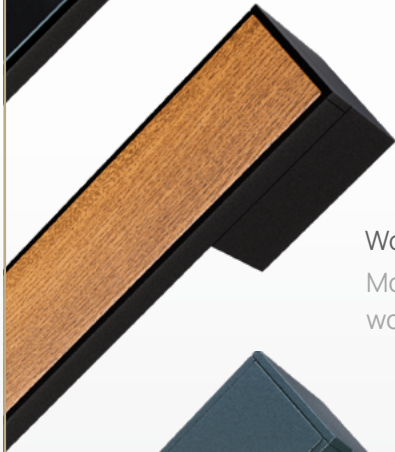

# VISION FACINGS

Available options

Inox  
Black base with  
inox facing

Mystique  
Available in 12 unique,  
eye-catching textures

Glass  
Available in  
Black and White

Wood Imitation  
Modern and durable  
wood-look finish