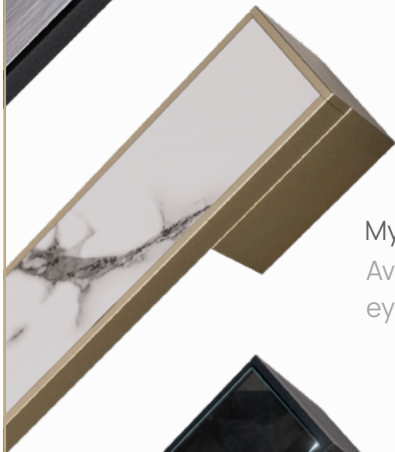

# VISION FACINGS

Available options

Inox  
Black base with  
inox facing

Mystique  
Available in 12 unique,  
eye-catching textures

Glass  
Available in  
Black and White

Wood Imitation  
Modern and durable  
wood-look finish